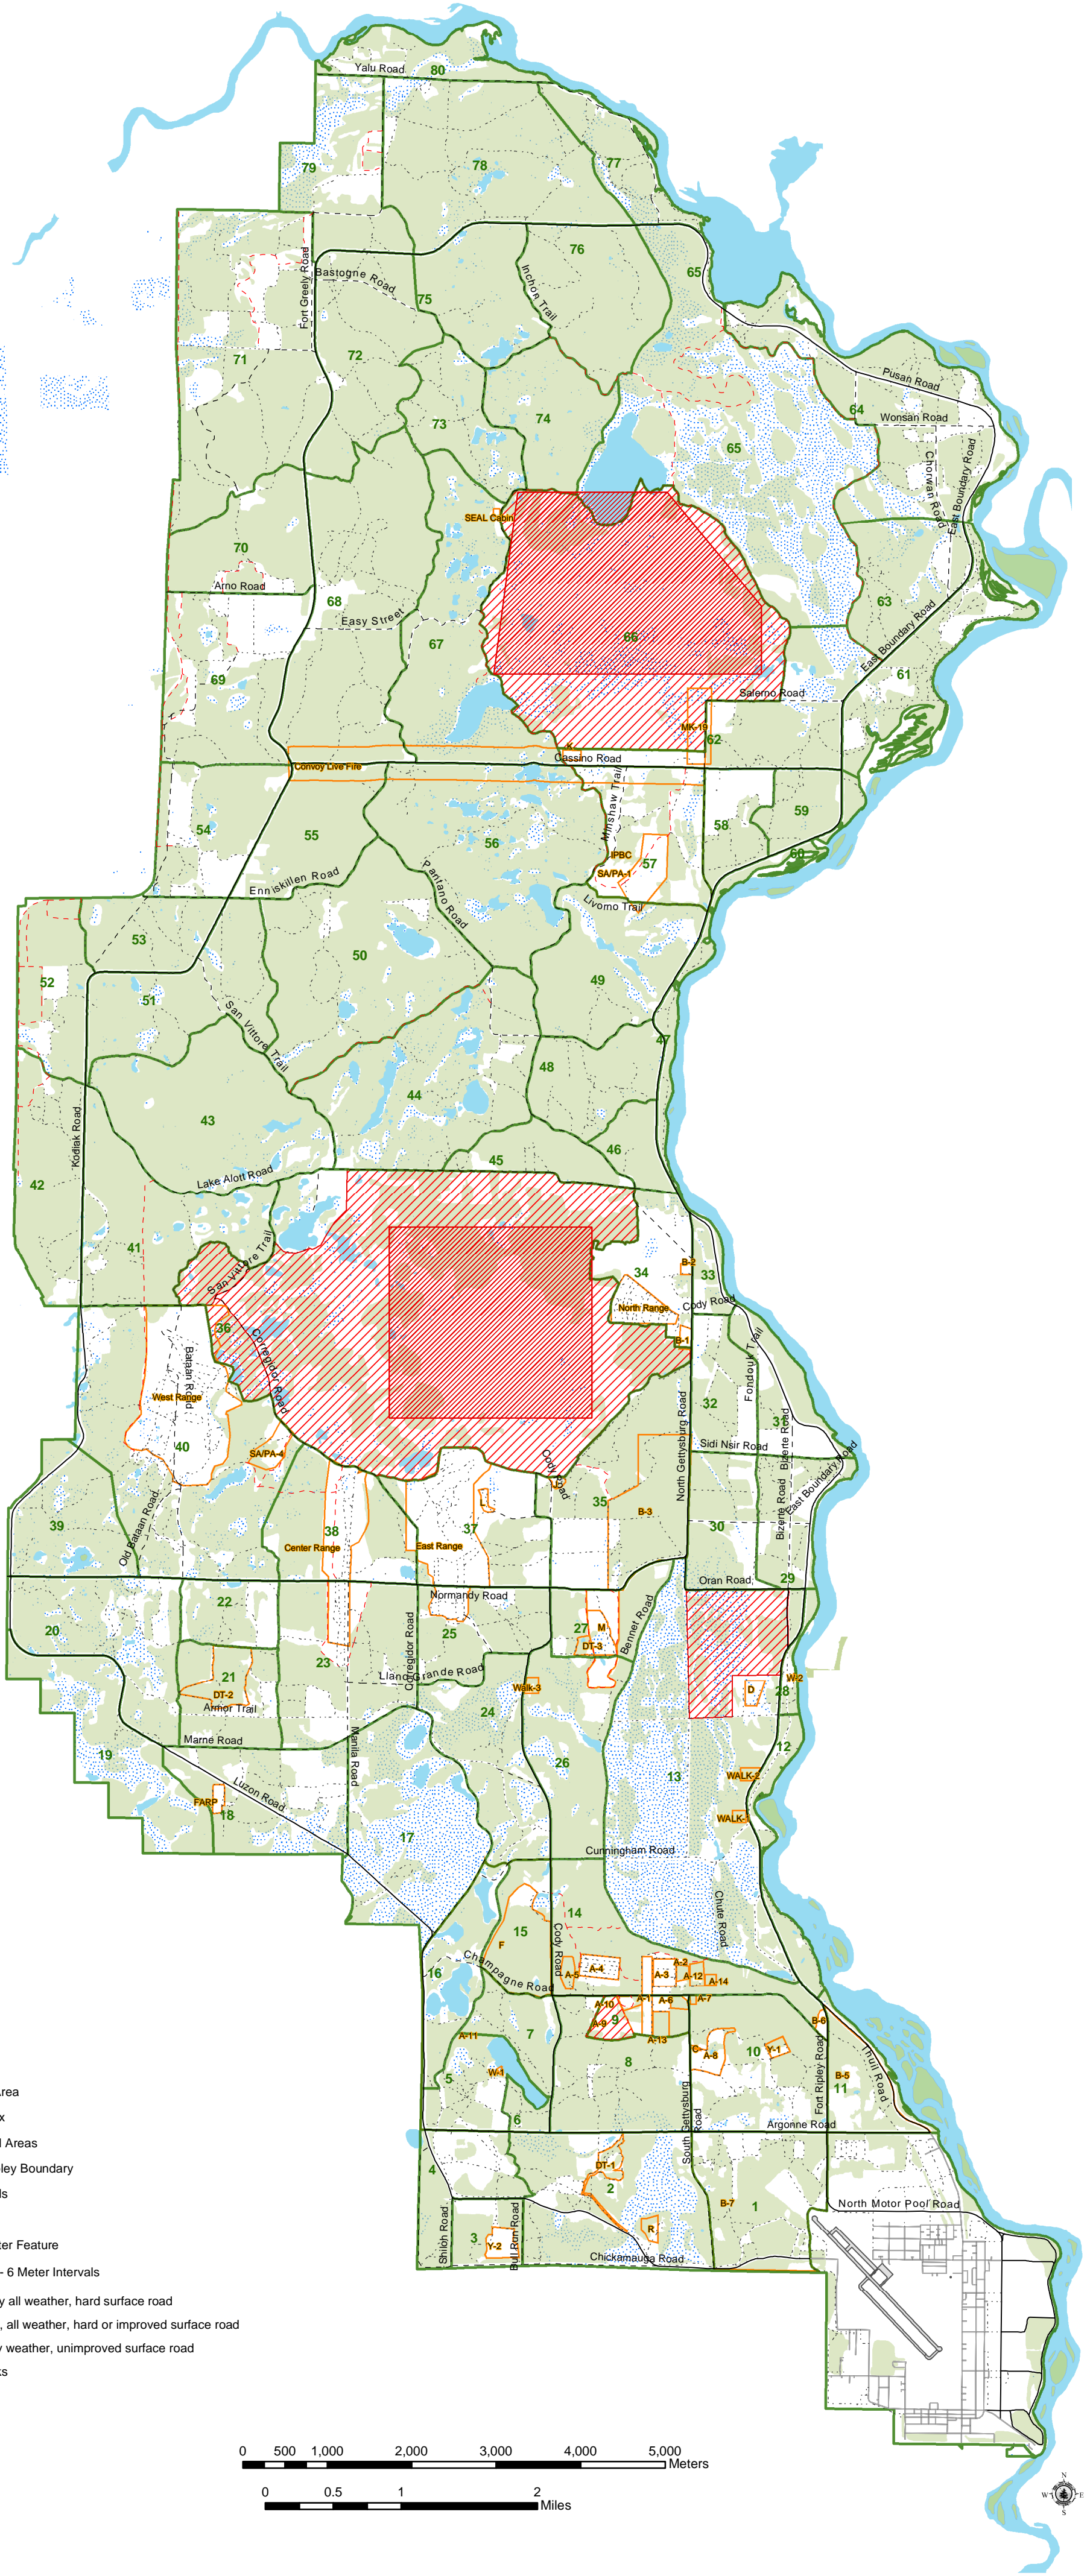

Camp Ripley Range Complex

Existing Ranges

RANGE	RANGE TITLE	FCC
A-1	Known Distance	17810
A-2	CPQC	17822
A-3	MARF	17804
A-4	ARF	17804
A-5	MOUT	17996
A-6	Confidence Course	17950
A-7	Rappel Tower	17966
A-8	T-SIRT	17896
A-9	M203	17834
A-10	Hand Grenade	17882
A-11	Land Navigation	17998
A-12	25m Zero	17801
A-13	Litter Obstacle Course	17994
A-14	Shoot House	17879
ARNO DZ	Drop Zone	17991
B-1	25m Zero	17801
B-2	25m Zero	17801
B-3	Land Navigation	17998
B-4	Mounted Land Navigation	17998
B-5	Land Navigation	17998
B-6	Dig Site	89287
B-7	Land Navigation	17998
C	NBC	17170
CENTER	MPMG	17833
CTF	Collective Training Facility	17996
D	LAW / AT4 Subcal	17841
DT-1	Drivers Training	17955
DT-2	Drivers Training	17955

RANGE	RANGE TITLE	FCC
DT-3	Drivers Training	17955
EAST	MPTR	17868
F	Biathlon / 25m Zero	17801
FARP	FARP	11131
HGR	Hand Grenade Range	17883
J	.50 Cal	17802
K	JAVELIN \ TOW	17844
L	Demolition	17885
M	SRTR	17831
MK-19	MK-19	17834
M-COFT	M-COFT	85225
NORTH	MPTR	17833
OP-7	OP	17802
PA-1	Platoon Assault	17897
PA-4	Platoon Assault	17897
R	Recovery	17955
RIPLEY DZ	Drop Zone	17991
SA-1	Squad Assault	17895
SA-4	Squad Assault	17895
SEAL Cabin	MOUT	17814
W-1	Bridge Site	17976
W-2	Bridge Site	17976
WALK-1	Buddy Team Live Fire	17814
WALK-2	Buddy Team Live Fire	17814
WALK-3	Buddy Team Live Fire	17814
WEST	MPTR	17865
Y-1	EPW / FOB	17949
Y-2	EPW / FOB	17949